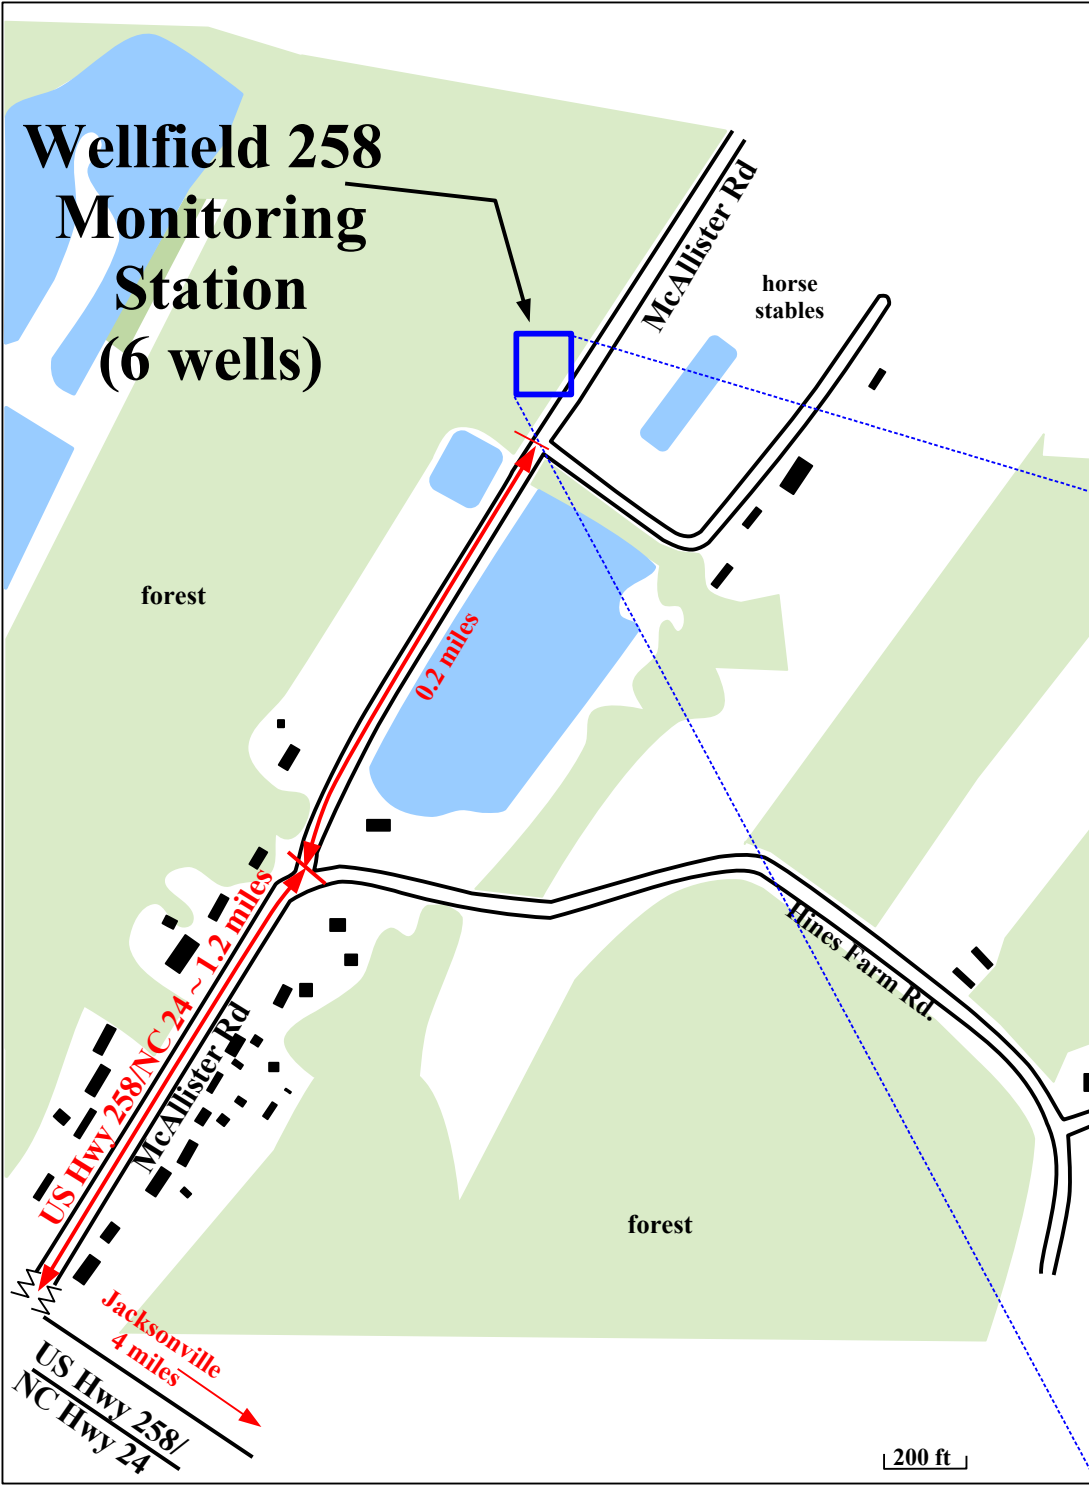

Wellfield 258 Monitoring Station (6 wells)

Site Map

North Carolina
Monitoring Well Network
Wellfield 258 Site, W 25F
Northwest of Jacksonville,
Onslow County, NC

Note: This map is for informational purposes only. It does not authorize any party to enter onto any lands depicted herein.